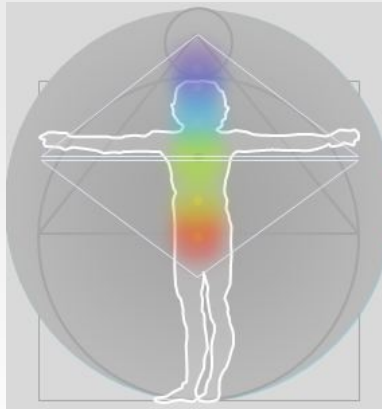

# The Light Centers

This class is part of CHEMAM's Spiritual Class Series.

Chakra is the Sanskrit word for wheel or disc. It is an energy center within the etheric body, formed by the intersection of many strands of etheric "light". This class will cover the crown, ajna, throat, heart, solar plexus, sacral and coccyx centers—from a practical and experiential perspective.